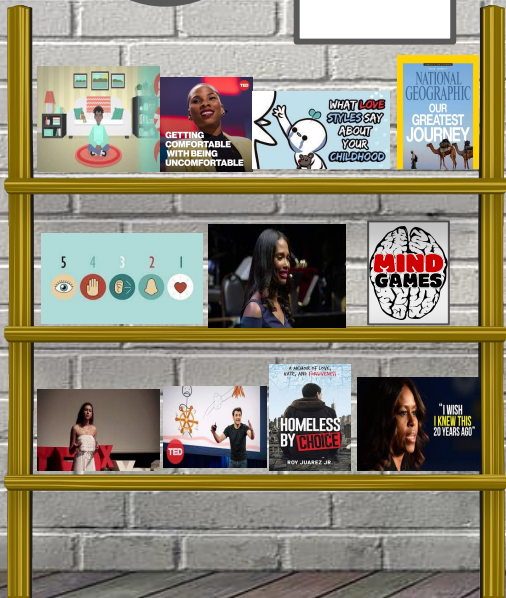

Be You ♡  
Be True ♡  
Just Be ♡

Welcome to Milor & Zupanic High Schools' Serenity Virtual Room click on items for links and resources.

By clicking on the bitmoji students can self refer to the wellness Center; or be referred by a parent, staff member, peer or counselor.